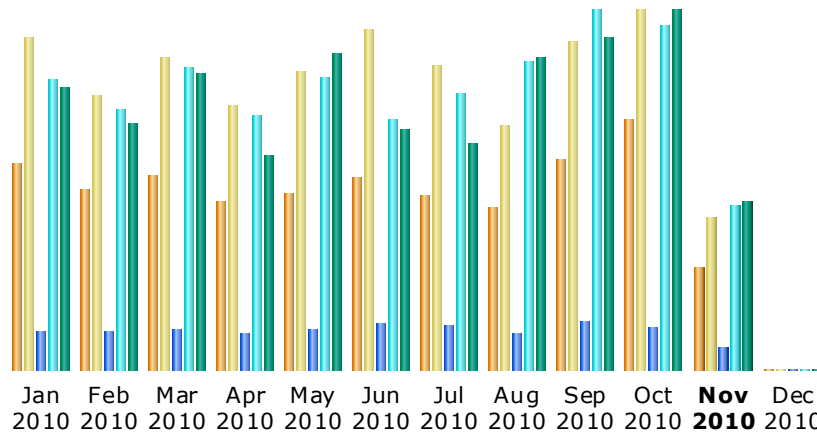

Last Update: 18 Nov 2010 - 01:20 [Update now](#)

Reported period:

Summary

Reported period Month Oct 2010

First visit 01 Oct 2010 - 01:51

Last visit 31 Oct 2010 - 22:14

	Unique visitors	Number of visits	Pages	Hits	Bandwidth
Viewed traffic *	1122	1607 (1.43 visits/visitor)	5900 (3.67 Pages/Visit)	47544 (29.58 Hits/Visit)	1.80 GB (1175.48 KB/Visit)
Not viewed traffic *			16460	20838	807.79 MB

* Not viewed traffic includes traffic generated by robots, worms, or replies with special HTTP status codes.

Monthly history

Month	Unique visitors	Number of visits	Pages	Hits	Bandwidth
Jan 2010	928	1483	5455	40088	1.42 GB
Feb 2010	810	1227	5386	35897	1.24 GB
Mar 2010	867	1397	5549	41772	1.49 GB
Apr 2010	752	1187	5028	35130	1.08 GB
May 2010	786	1338	5711	40375	1.59 GB
Jun 2010	865	1524	6528	34673	1.20 GB
Jul 2010	782	1361	6208	38156	1.13 GB
Aug 2010	730	1098	5038	42555	1.56 GB
Sep 2010	945	1472	6823	49557	1.67 GB
Oct 2010	1122	1607	5900	47544	1.80 GB
Nov 2010	464	680	3264	22729	862.67 MB
Dec 2010	0	0	0	0	0
Total	9051	14374	60890	428476	15.03 GB

Days of month