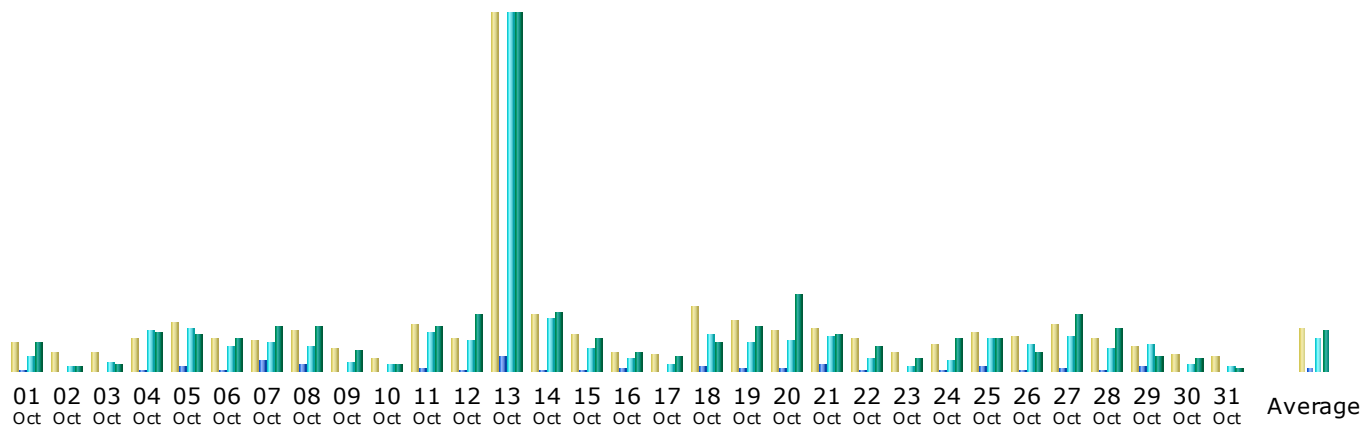

Day	Number of visits	Pages	Hits	Bandwidth
01 Oct 2010	35	96	728	42.50 MB
02 Oct 2010	23	77	307	10.00 MB
03 Oct 2010	25	35	482	12.44 MB
04 Oct 2010	41	133	1876	54.51 MB
05 Oct 2010	58	324	1954	52.99 MB
06 Oct 2010	39	117	1189	47.90 MB
07 Oct 2010	38	534	1342	62.63 MB
08 Oct 2010	48	344	1184	63.90 MB
09 Oct 2010	28	77	440	31.73 MB
10 Oct 2010	18	34	412	12.76 MB
11 Oct 2010	55	243	1746	63.84 MB
12 Oct 2010	40	124	1416	81.44 MB
13 Oct 2010	411	688	15389	489.00 MB
14 Oct 2010	68	145	2366	81.66 MB
15 Oct 2010	45	148	1074	48.22 MB
16 Oct 2010	25	173	611	28.66 MB
17 Oct 2010	21	59	391	22.98 MB
18 Oct 2010	76	283	1648	43.28 MB
19 Oct 2010	61	194	1347	64.18 MB
20 Oct 2010	48	240	1383	106.25 MB
21 Oct 2010	51	346	1596	52.77 MB
22 Oct 2010	41	113	655	37.87 MB
23 Oct 2010	23	72	335	19.55 MB
24 Oct 2010	34	122	527	47.09 MB
25 Oct 2010	47	305	1469	46.96 MB
26 Oct 2010	42	120	1221	27.65 MB
27 Oct 2010	57	219	1575	78.86 MB
28 Oct 2010	39	116	1036	61.75 MB
29 Oct 2010	30	271	1229	24.03 MB
30 Oct 2010	21	80	353	20.13 MB
31 Oct 2010	19	68	263	7.16 MB
Average	51.84	190.32	1533.68	59.51 MB
Total	1607	5900	47544	1.80 GB

Days of week