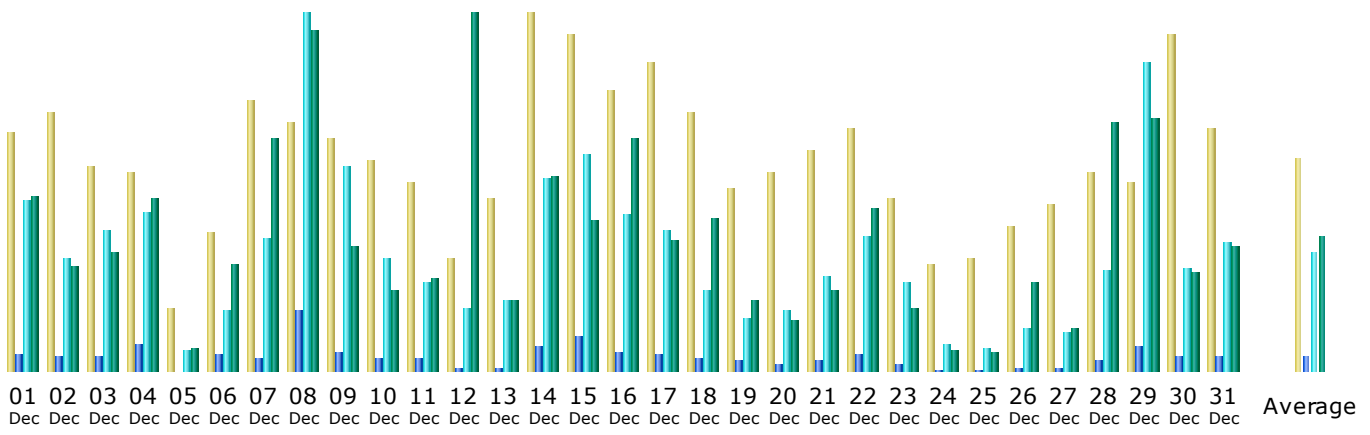

Day	Number of visits	Pages	Hits	Bandwidth
01 Dec 2009	44	174	1569	44.06 MB
02 Dec 2009	48	159	1033	26.41 MB
03 Dec 2009	38	152	1295	29.86 MB
04 Dec 2009	37	260	1457	43.68 MB
05 Dec 2009	12	17	205	6.38 MB
06 Dec 2009	26	164	569	27.31 MB
07 Dec 2009	50	144	1229	58.56 MB
08 Dec 2009	46	563	3260	85.55 MB
09 Dec 2009	43	183	1876	31.60 MB
10 Dec 2009	39	129	1045	20.71 MB
11 Dec 2009	35	135	822	23.66 MB
12 Dec 2009	21	53	580	89.53 MB
13 Dec 2009	32	53	656	18.16 MB
14 Dec 2009	66	252	1757	48.97 MB
15 Dec 2009	62	340	1978	38.20 MB
16 Dec 2009	52	185	1432	58.47 MB
17 Dec 2009	57	181	1294	32.97 MB
18 Dec 2009	48	134	754	38.43 MB
19 Dec 2009	34	117	504	17.97 MB
20 Dec 2009	37	74	566	13.36 MB
21 Dec 2009	41	115	878	20.51 MB
22 Dec 2009	45	163	1234	41.05 MB
23 Dec 2009	32	86	820	16.07 MB
24 Dec 2009	20	33	264	5.92 MB
25 Dec 2009	21	26	226	5.15 MB
26 Dec 2009	27	53	401	22.70 MB
27 Dec 2009	31	51	363	11.00 MB
28 Dec 2009	37	111	934	62.62 MB
29 Dec 2009	35	238	2821	63.39 MB
30 Dec 2009	62	162	956	25.31 MB
31 Dec 2009	45	158	1182	31.80 MB
Average	39.45	150.48	1095.48	34.17 MB
Total	1223	4665	33960	1.03 GB

Days of week