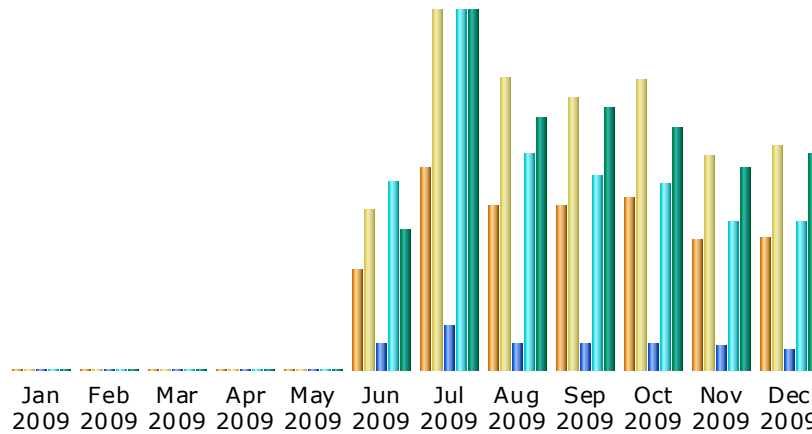

### Summary

**Reported period** Month Dec 2009

**First visit** 01 Dec 2009 - 01:32

**Last visit** 31 Dec 2009 - 23:01

	Unique visitors	Number of visits	Pages	Hits	Bandwidth
Viewed traffic *	<b>722</b>	<b>1223</b> (1.69 visits/visitor)	<b>4665</b> (3.81 Pages/Visit)	<b>33960</b> (27.76 Hits/Visit)	<b>1.03 GB</b> (886.99 KB/Visit)
Not viewed traffic *			<b>7761</b>	<b>10334</b>	<b>437.22 MB</b>

\* Not viewed traffic includes traffic generated by robots, worms, or replies with special HTTP status codes.

### Monthly history

Month	Unique visitors	Number of visits	Pages	Hits	Bandwidth
Jan 2009	0	0	0	0	0
Feb 2009	0	0	0	0	0
Mar 2009	0	0	0	0	0
Apr 2009	0	0	0	0	0
May 2009	0	0	0	0	0
Jun 2009	553	873	6165	43289	687.85 MB
Jul 2009	1104	1961	10397	82444	1.72 GB
Aug 2009	904	1591	6119	49797	1.21 GB
Sep 2009	902	1482	6134	44857	1.26 GB
Oct 2009	942	1586	6153	43013	1.16 GB
Nov 2009	717	1176	5560	34277	996.06 MB
Dec 2009	722	1223	4665	33960	1.03 GB
Total	5844	9892	45193	331637	8.04 GB